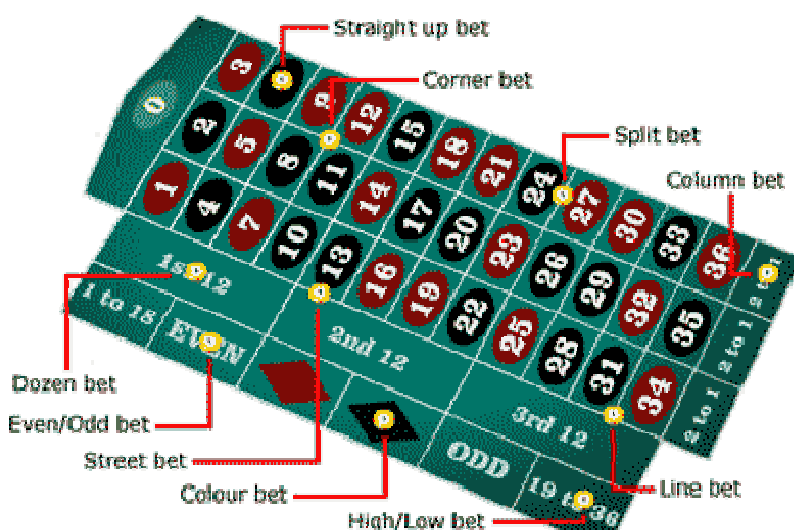

DDUK DOUBLE DOWN ENTERTAINMENT

E-mail: info@dd-uk.co.uk Website: www.dd-uk.co.uk
Telephone: 01530 273501 Mobile: 07899916801

ROULETTE

INSIDE BET These are relatively specific bets which carry greater risk (unless multiple inside bets are spread over the board) of course greater risk also carries greater potential returns.

Inside bet	Description	Payout	Example
Straight Up	A bet directly on any single number	35 to 1	❖
Split Bet	A bet split between any two numbers	17 to 1	❖
Street Bet	A bet on a row of 3 numbers	11 to 1	❖
Corner Bet	A bet on 4 numbers	8 to 1	❖
Line Bet	A bet on 6 numbers over 2 rows	5 to 1	❖

OUTSIDE BET These are spread out bets with better odds at lower returns. Note the zero is never covered by outside bets

Outside bet	Description	Payout	Example
Column Bet	A bet covering 12 numbers, just under a third of the table	2 to 1	❖
Dozen Bet	A bet covering a set of 12 numbers low (1-12) mid (13-24) and high (25-36)	2 to 1	❖
Colour Bet	A bet on either red or black	1 to 1	❖
Even/Odd Bet	A bet on either even or odd	1 to 1	❖
Low/High Bet	A bet on half the numbers either 1-18 or 19-36	1 to 1	❖